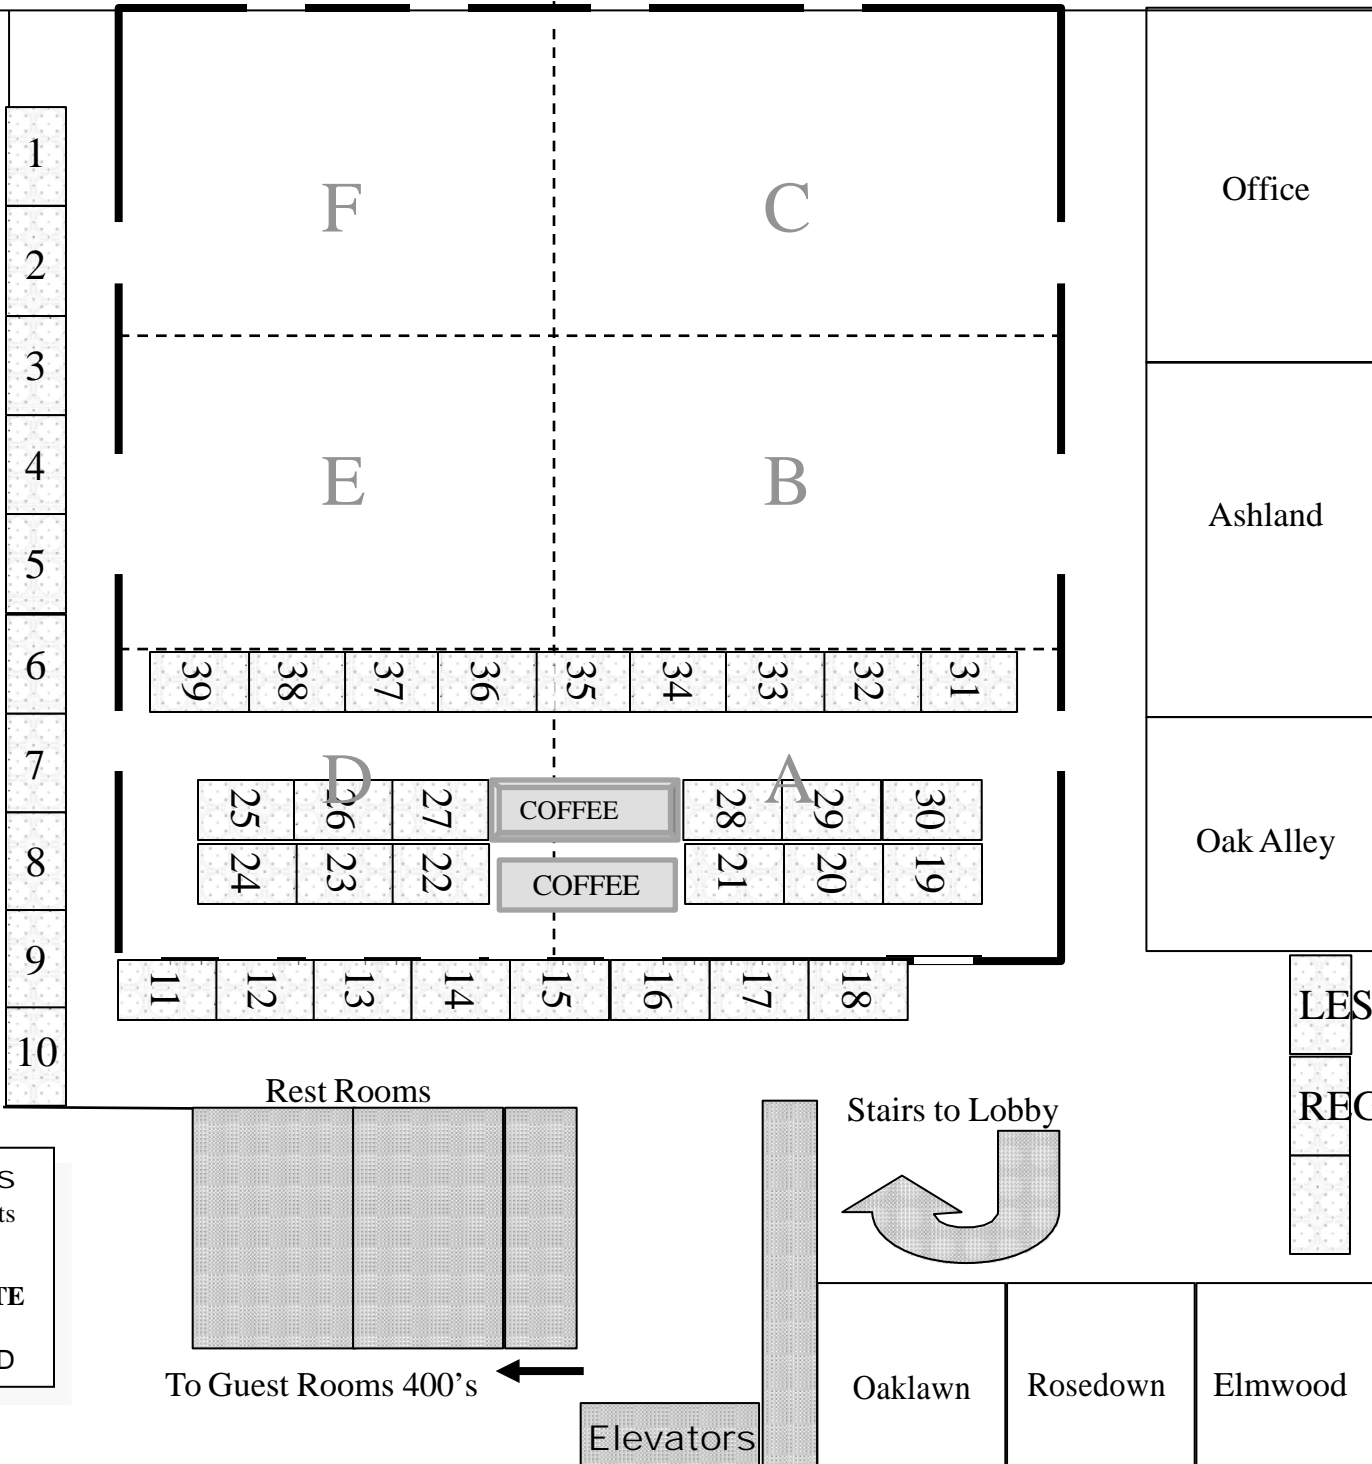

# 2018 JESC

Service Hall

Clark Services  
 AudioVisual & Exhibits  
 337-234-5653  
**HILTON: LAFAYETTE**  
 Ballroom  
 (42) 7 x10 Booths: AD

Rest Rooms  
 To Guest Rooms 400's

Elevators

Stairs to Lobby

Oaklawn

3

4

5

6

7

8

9

10

39

38

37

36

35

34

33

32

12

13

14

15

16

17

18

LES